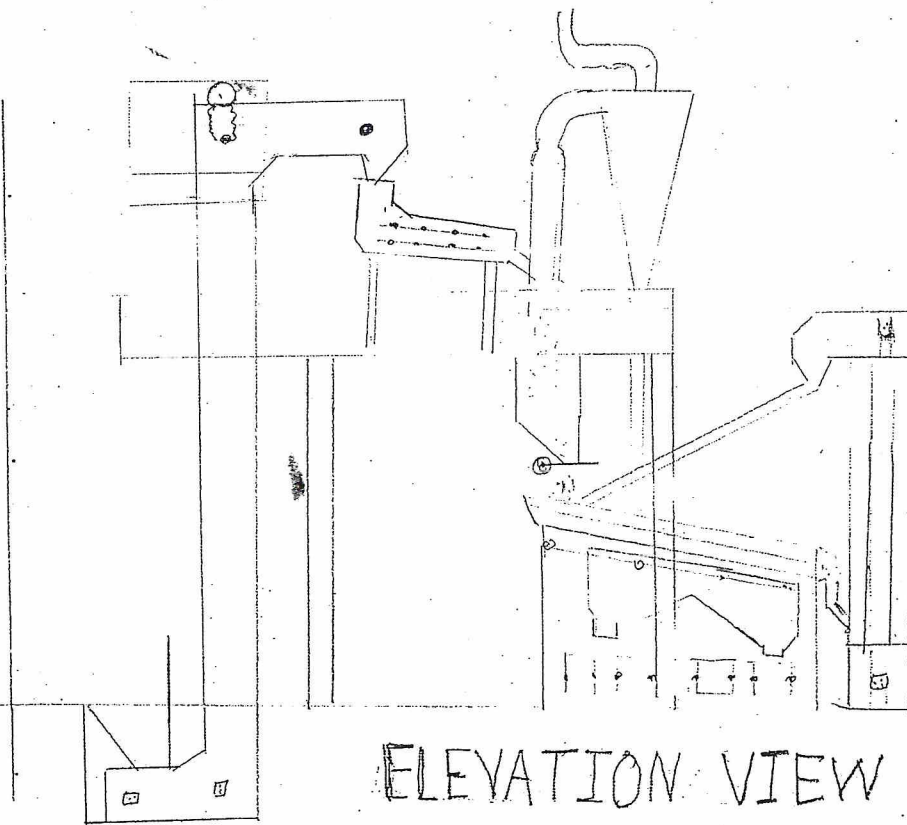

ELEVATION VIEW

Sr.No	ITEMS	Capacity On Wheat	Qty
1	Z.Elevator (SPS) with one way Disc. Valve to feed seed grader.	7.5 TPH	1
2	Seed Grader Model 2/1 MTRA	6 TPH	1
3	Air Aspirator Model KF-12 Over Seed Grader	6-7 TPH	1
4	Seed Gravity Separator Model 0-6	5-6 TPH	1
5	5" Bucket Elevator	5 TPH	1