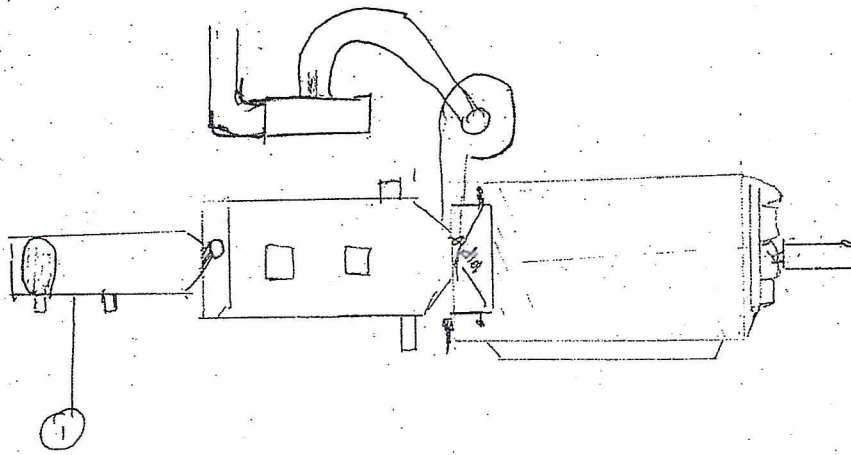

SEED Grading Unit CAP:- 4TPH Based on chana

2/12
2/19